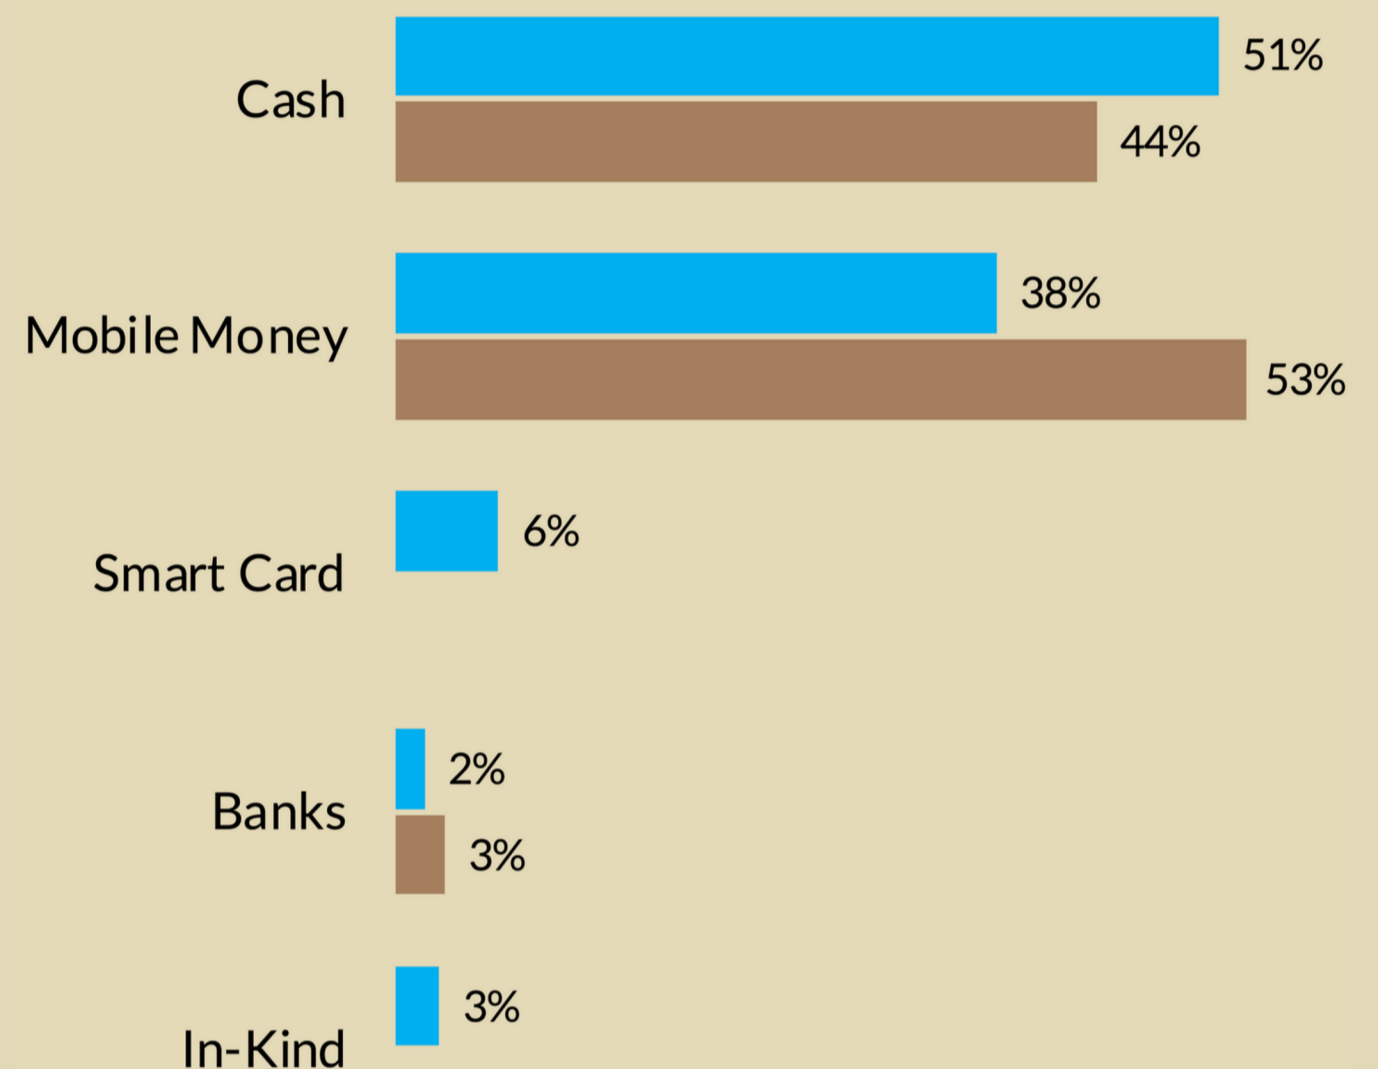

IMVEPI

REFUGEE SETTLEMENT

Imvepi settlement is located in north western Uganda. In December 2022, the total settlement population was 64,525 with refugees primarily from South Sudan (62K) and the Democratic Republic of the Congo (2.2K).

51% OF REFUGEES PREFER CASH & 53% OF HOST COMMUNITY MEMBERS PREFER MOBILE MONEY*

FINANCIAL SERVICE PROVIDERS**

MINIMUM EXPENDITURE BASKET (MEB)

Average yearly, per person

Full reference MEB

Food

Non-food items

CASH DELIVERY MECHANISMS USED**

- Agency Banking (Equity Bank)
- Cash in hand (Post Bank)
- Mobile Money (MTN and Airtel)

KEY ACCESS BARRIERS ACCORDING TO USERS*