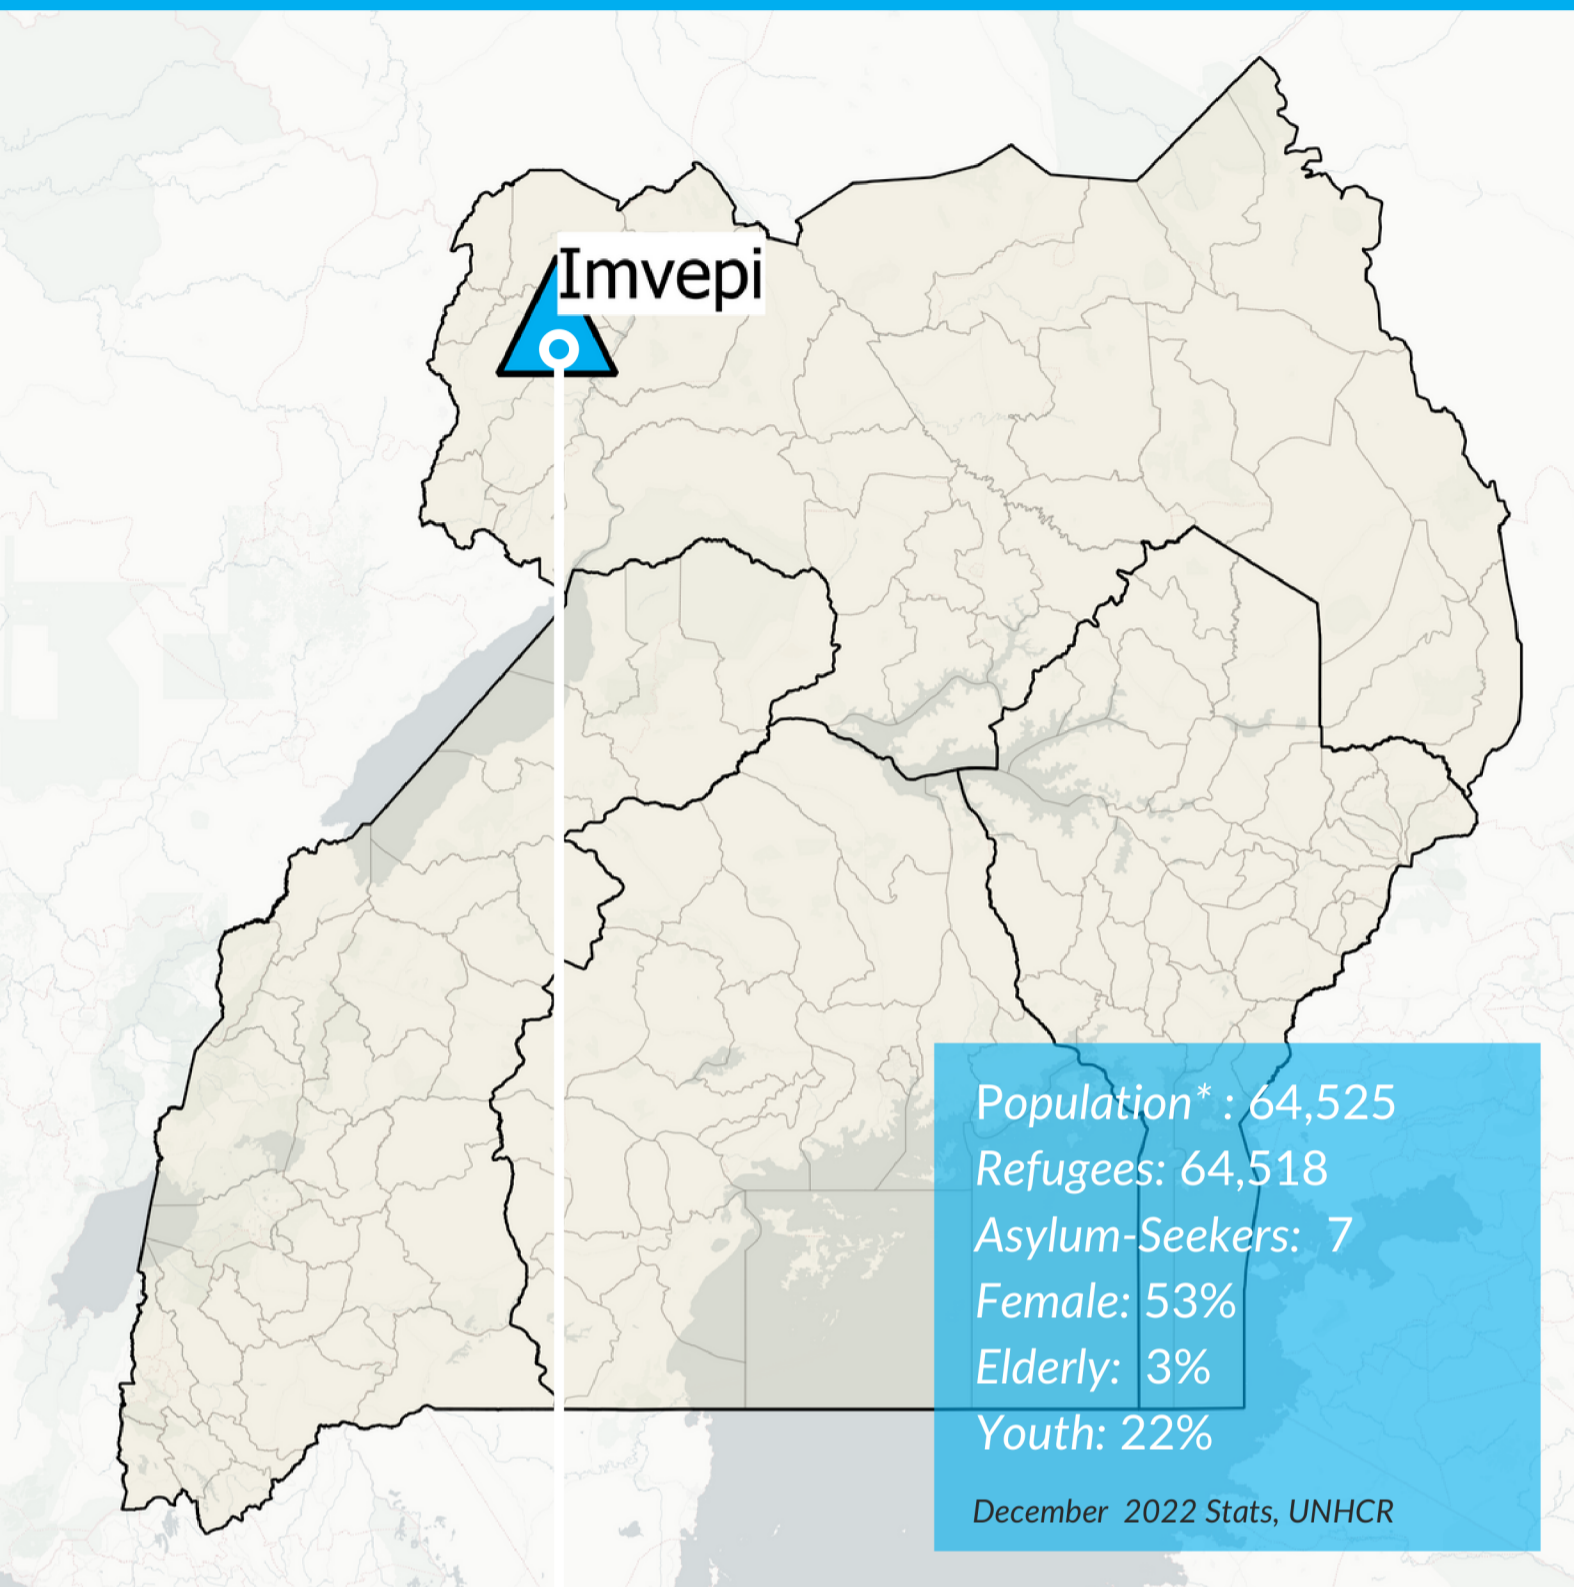

IMVEPI

REFUGEE SETTLEMENT

Imvepi settlement is located in north western Uganda. In December 2022, the total settlement population was 64,525 with refugees primarily from South Sudan (62K) and the Democratic Republic of the Congo (2.2K).