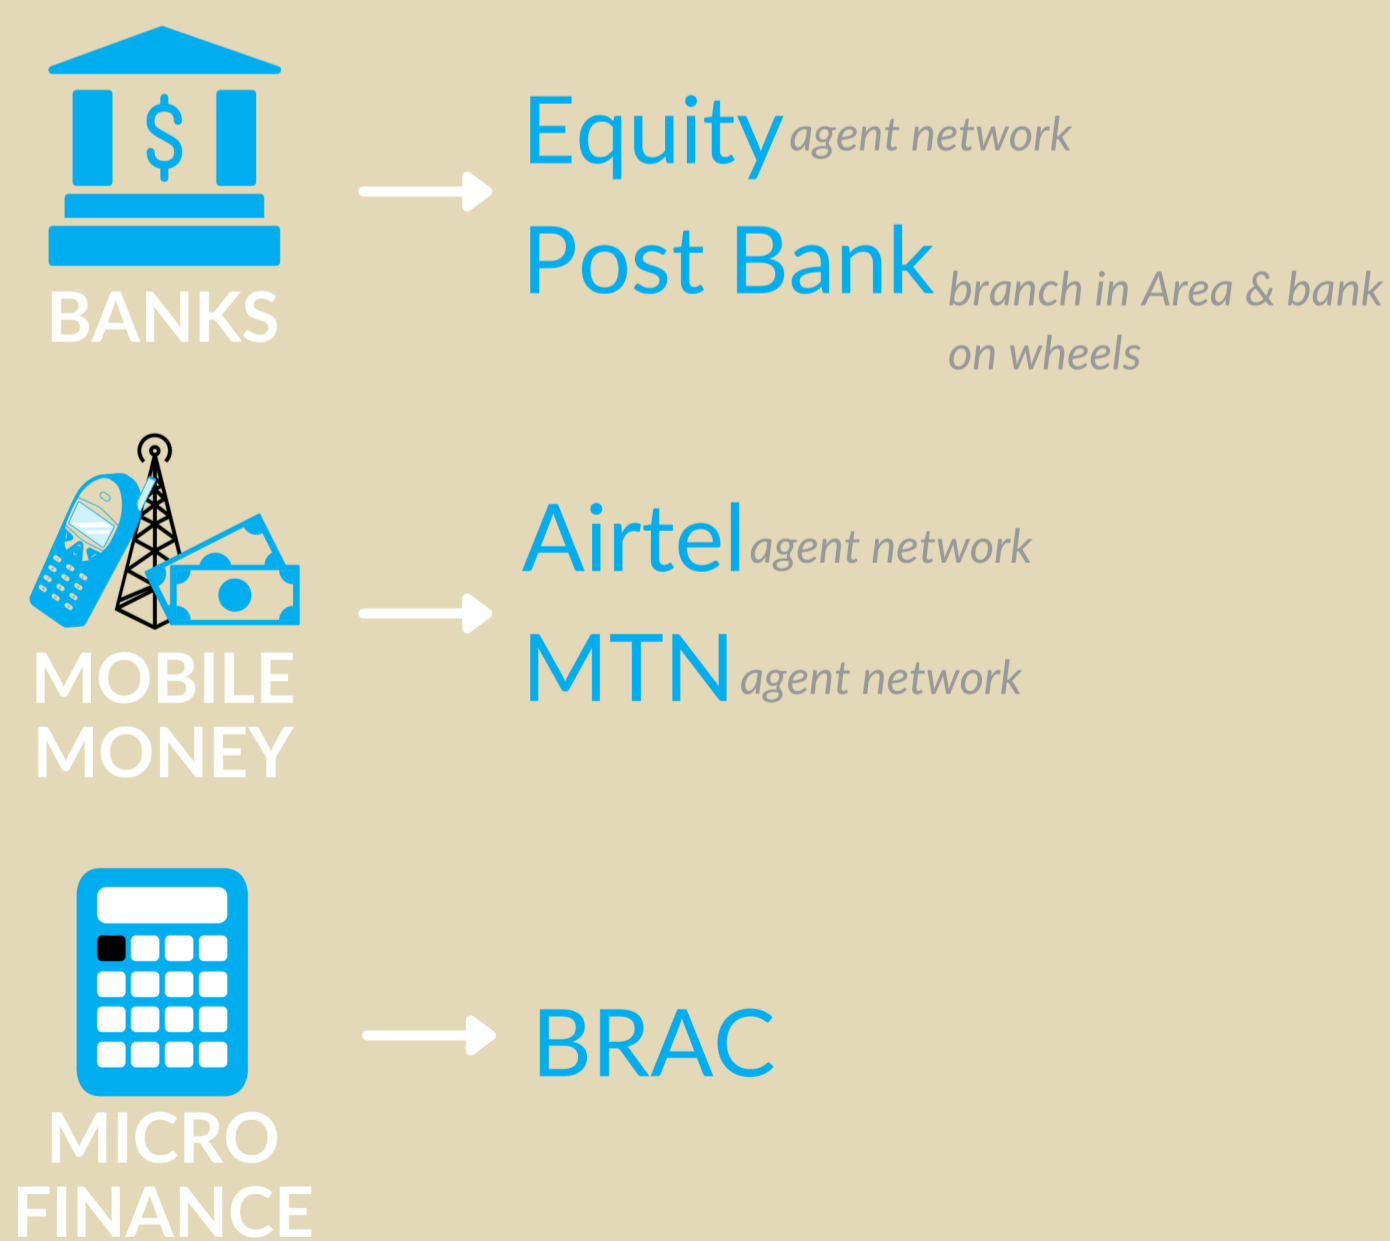

IMVEPI

REFUGEE SETTLEMENT

Imvepi settlement is located in north western Uganda. In December 2022, the total settlement population was 64,525 with refugees primarily from South Sudan (62K) and the Democratic Republic of the Congo (2.2K).

51% OF REFUGEES PREFER CASH & 53% OF HOST COMMUNITY MEMBERS PREFER MOBILE MONEY*

FINANCIAL SERVICE PROVIDERS**

MINIMUM EXPENDITURE BASKET (MEB)

Average yearly, per person

Full reference MEB

Food

Non-food items

CASH DELIVERY MECHANISMS USED**

- Agency Banking (Equity Bank)
- Cash in hand (Post Bank)
- Mobile Money (MTN and Airtel)

KEY ACCESS BARRIERS ACCORDING TO USERS*